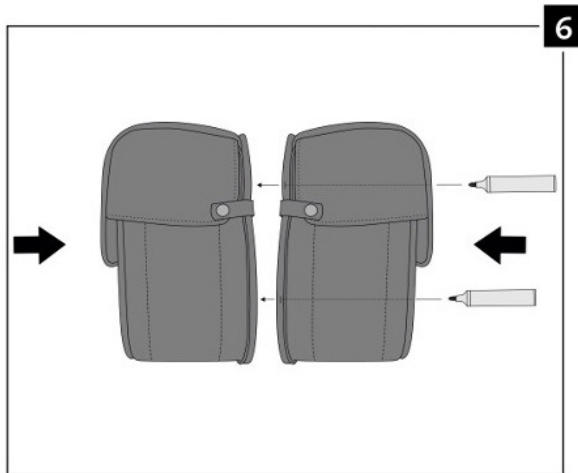

Installation instructions