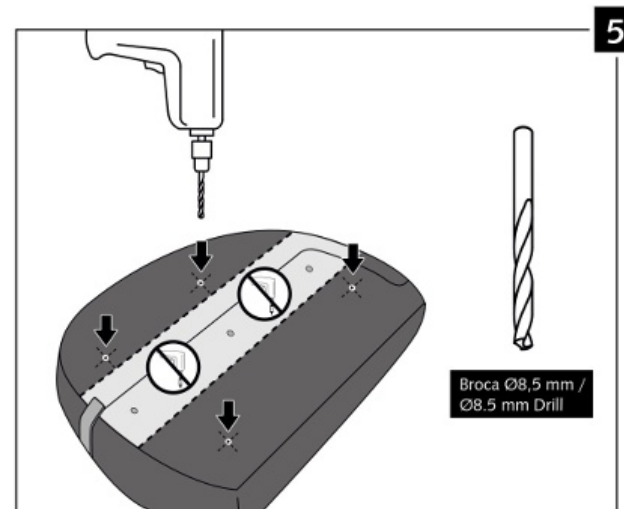

Installation instructions