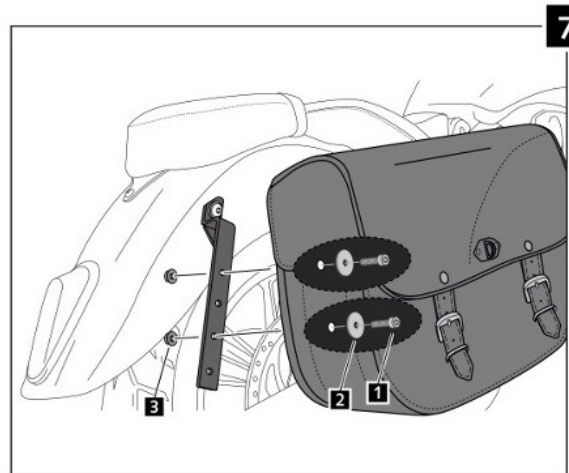

Installation instructions