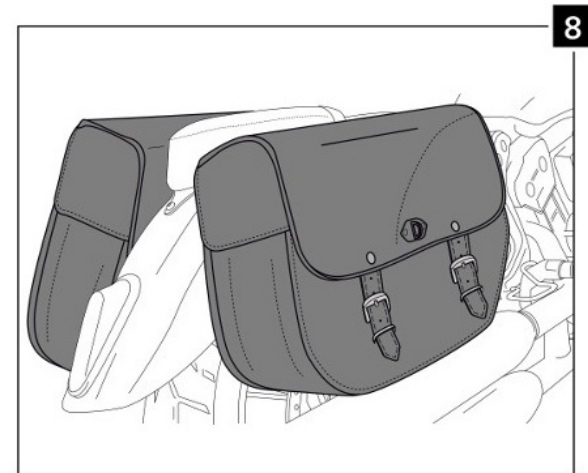

Installation instructions