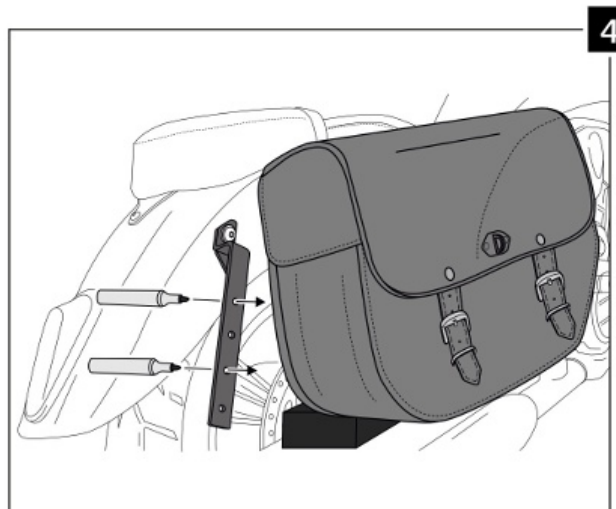

Installation instructions