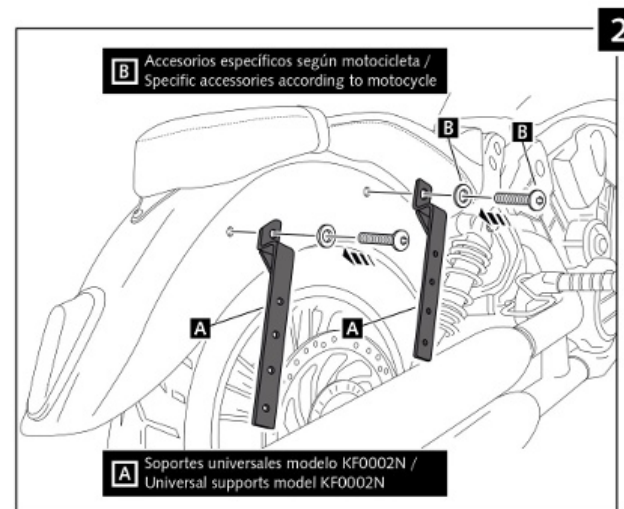

Installation instructions