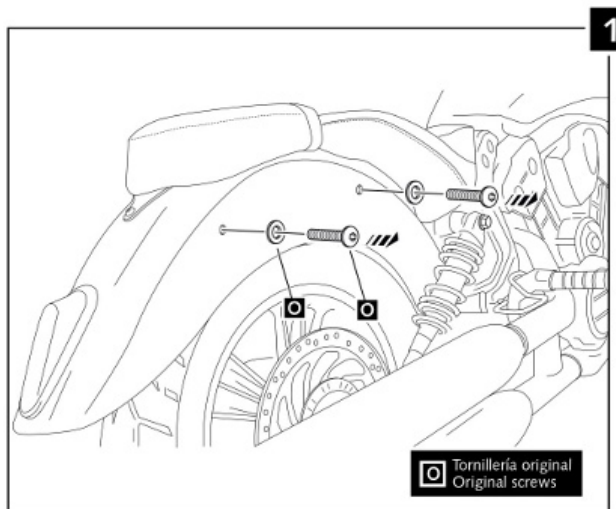

Installation instructions