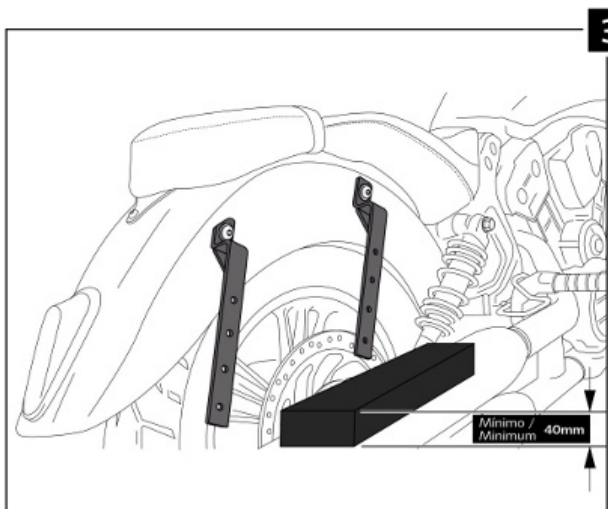

Installation instructions